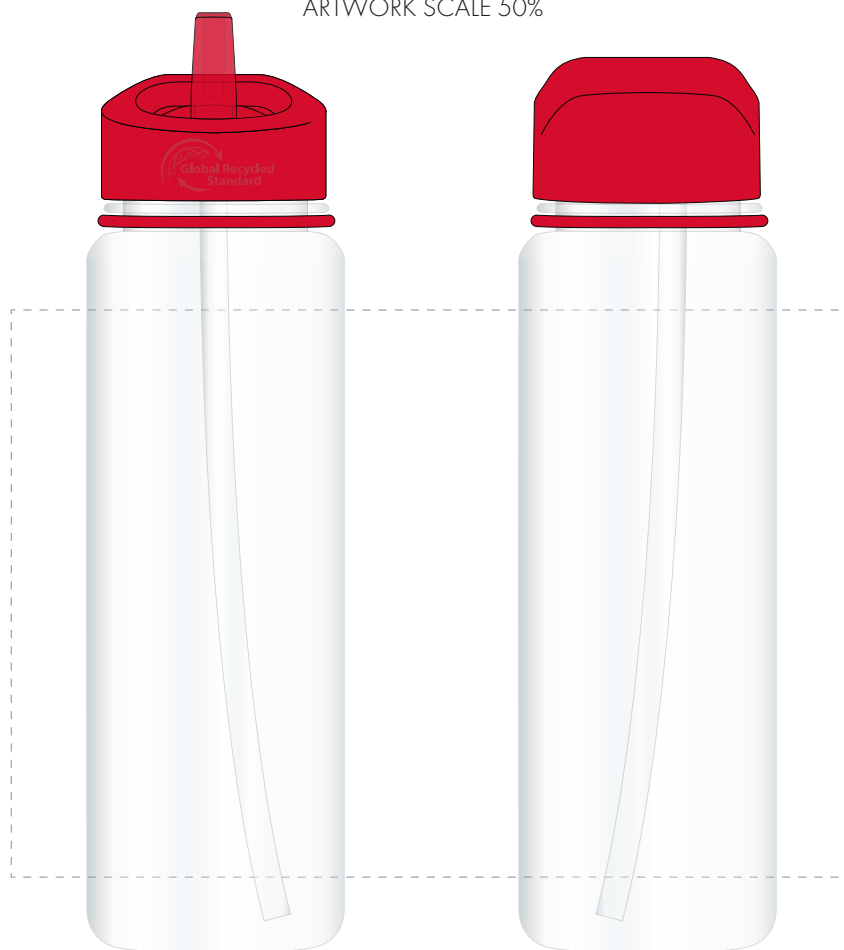

Your Ref:  
Our Ref:Quantity:  
Version: 1Product Code: MG8605  
Product Colour: RED**PRINTING CONCERNS:****PRODUCT INFO: LOGO MAY NOT LINE UP TO SIPPER**

- Logos will be directly opposite
- Logos will NOT be directly opposite

We stock this item in the following colours

**PANTONE REFERENCE(S)**

- Full colour printing

Product Image for visualisation  
- colours may vary

ARTWORK SCALE 50%

The dashed line is to demonstrate print area and will not appear on your printed item